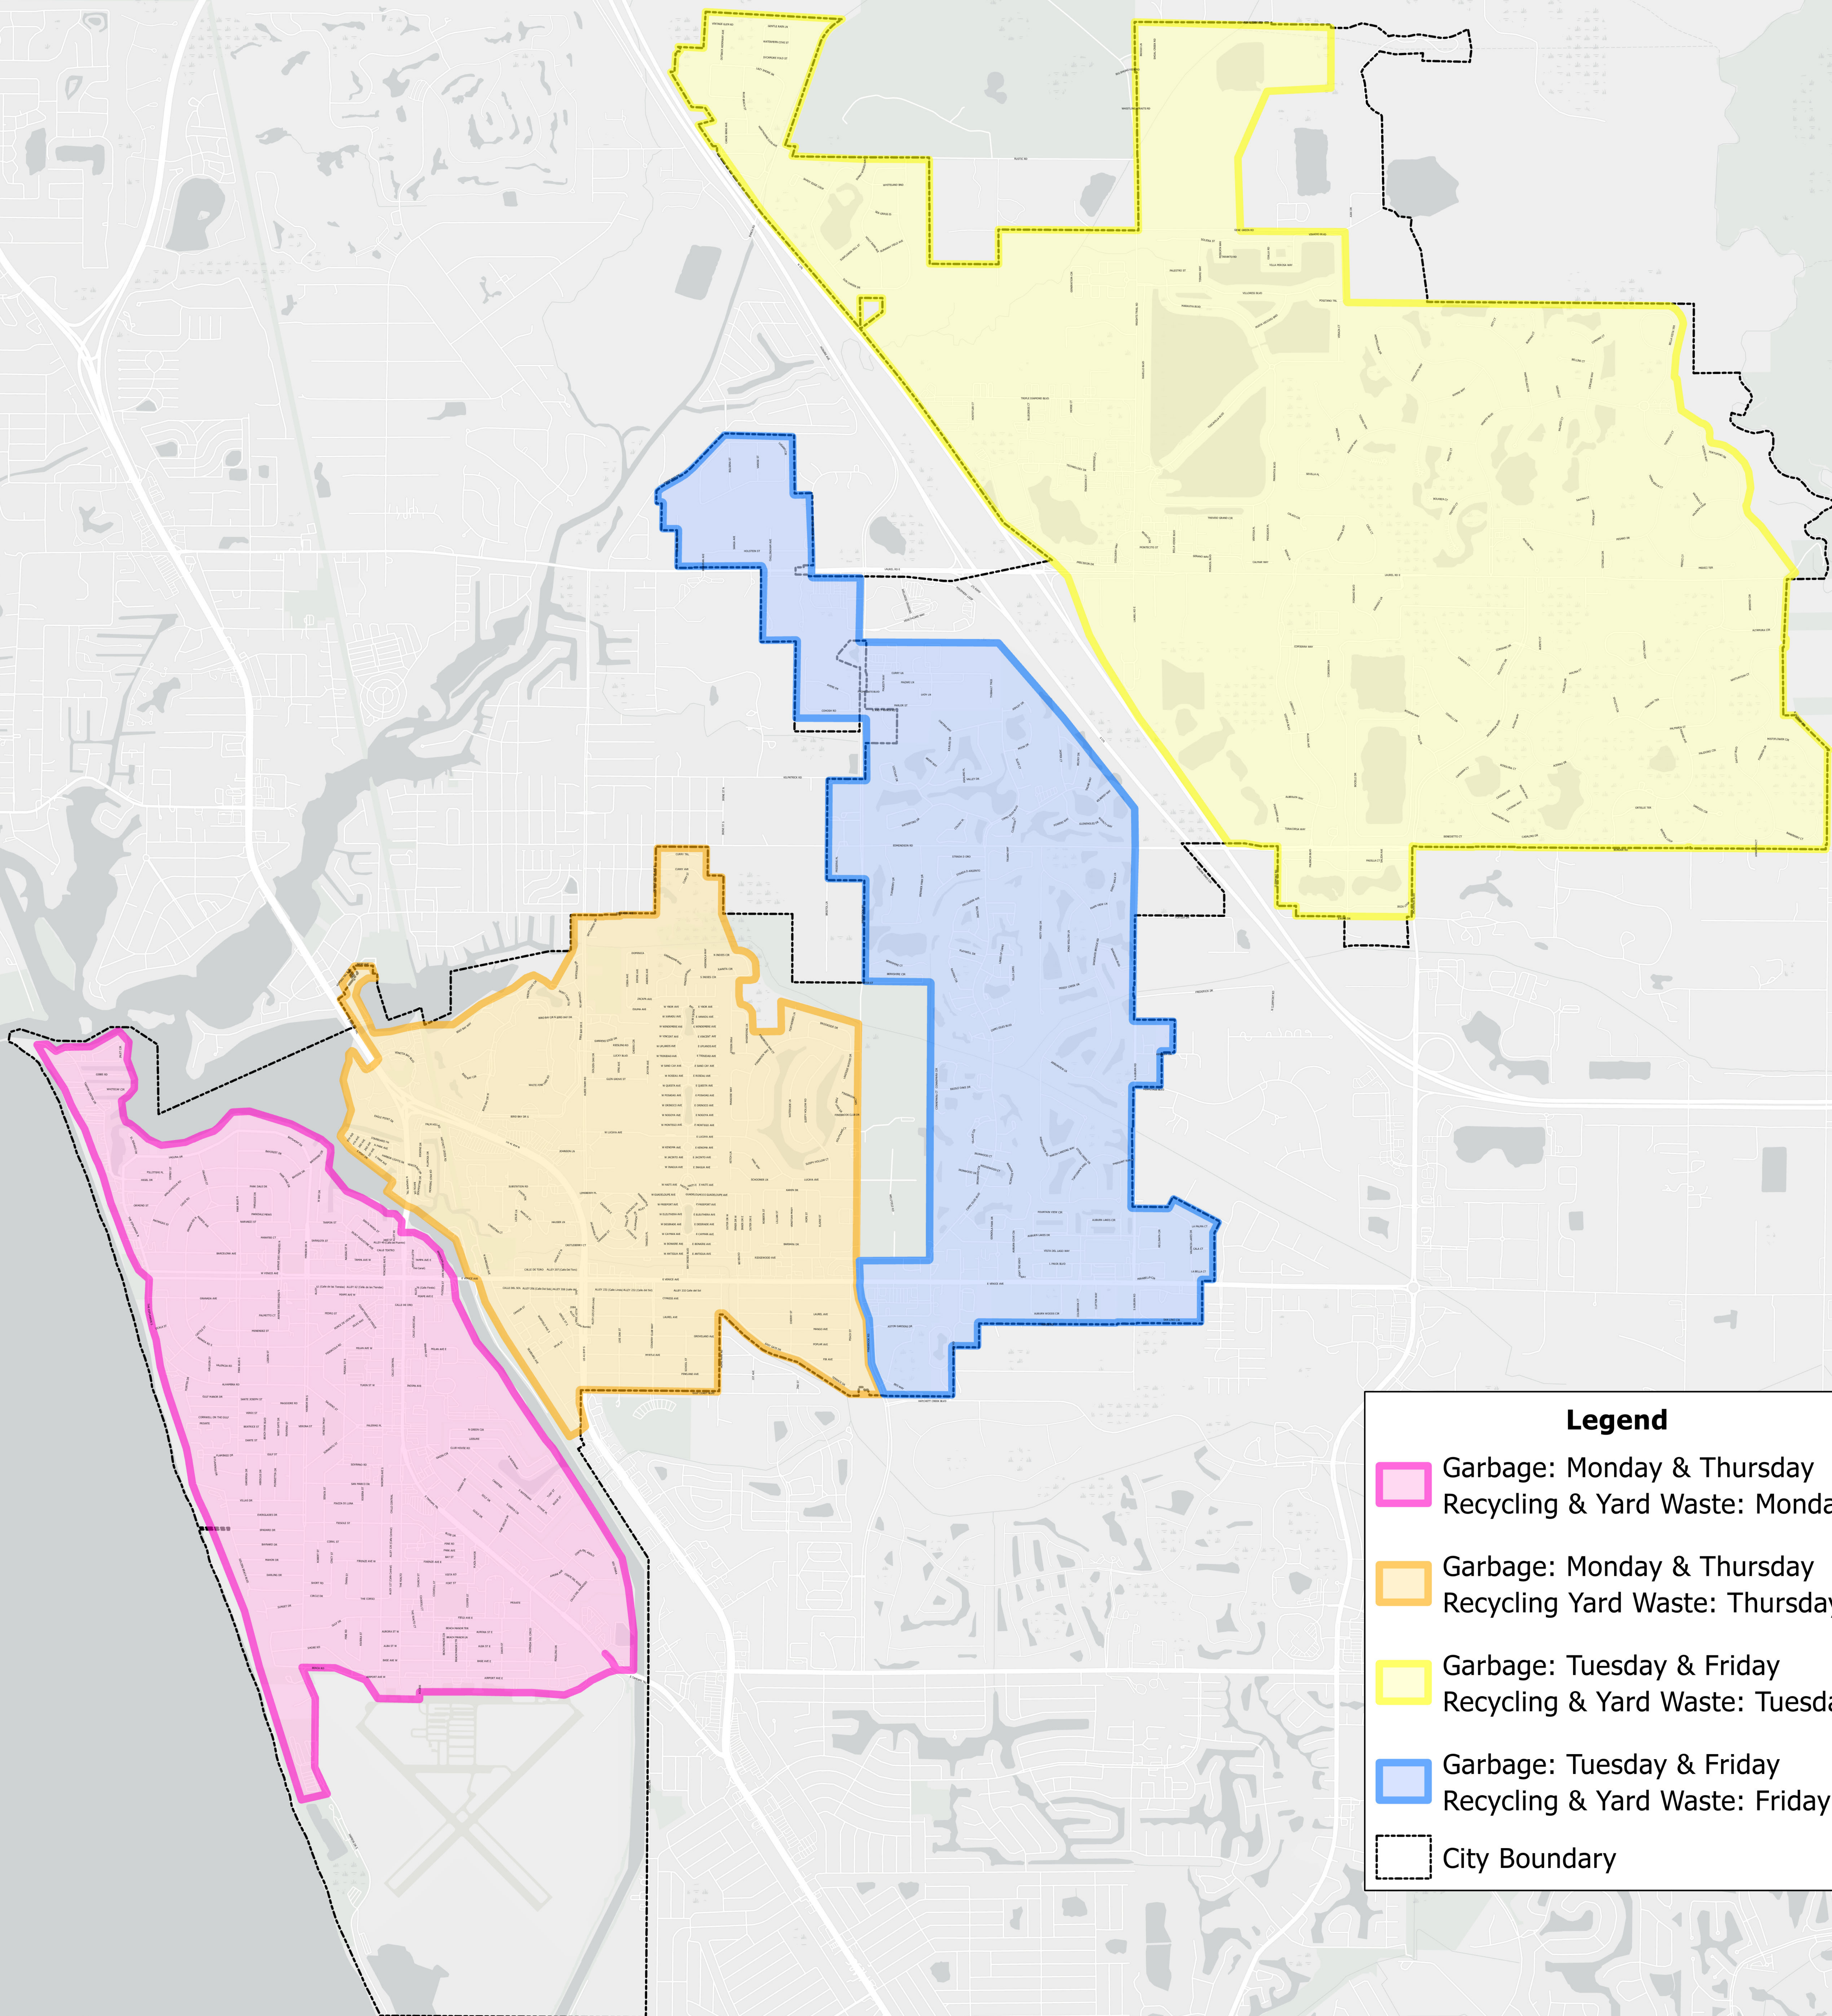

New Garbage, Recycling & Yard Waste Pick Up Days

Legend

-  Garbage: Monday & Thursday
Recycling & Yard Waste: Monday
-  Garbage: Monday & Thursday
Recycling & Yard Waste: Thursday
-  Garbage: Tuesday & Friday
Recycling & Yard Waste: Tuesday
-  Garbage: Tuesday & Friday
Recycling & Yard Waste: Friday
-  City Boundary