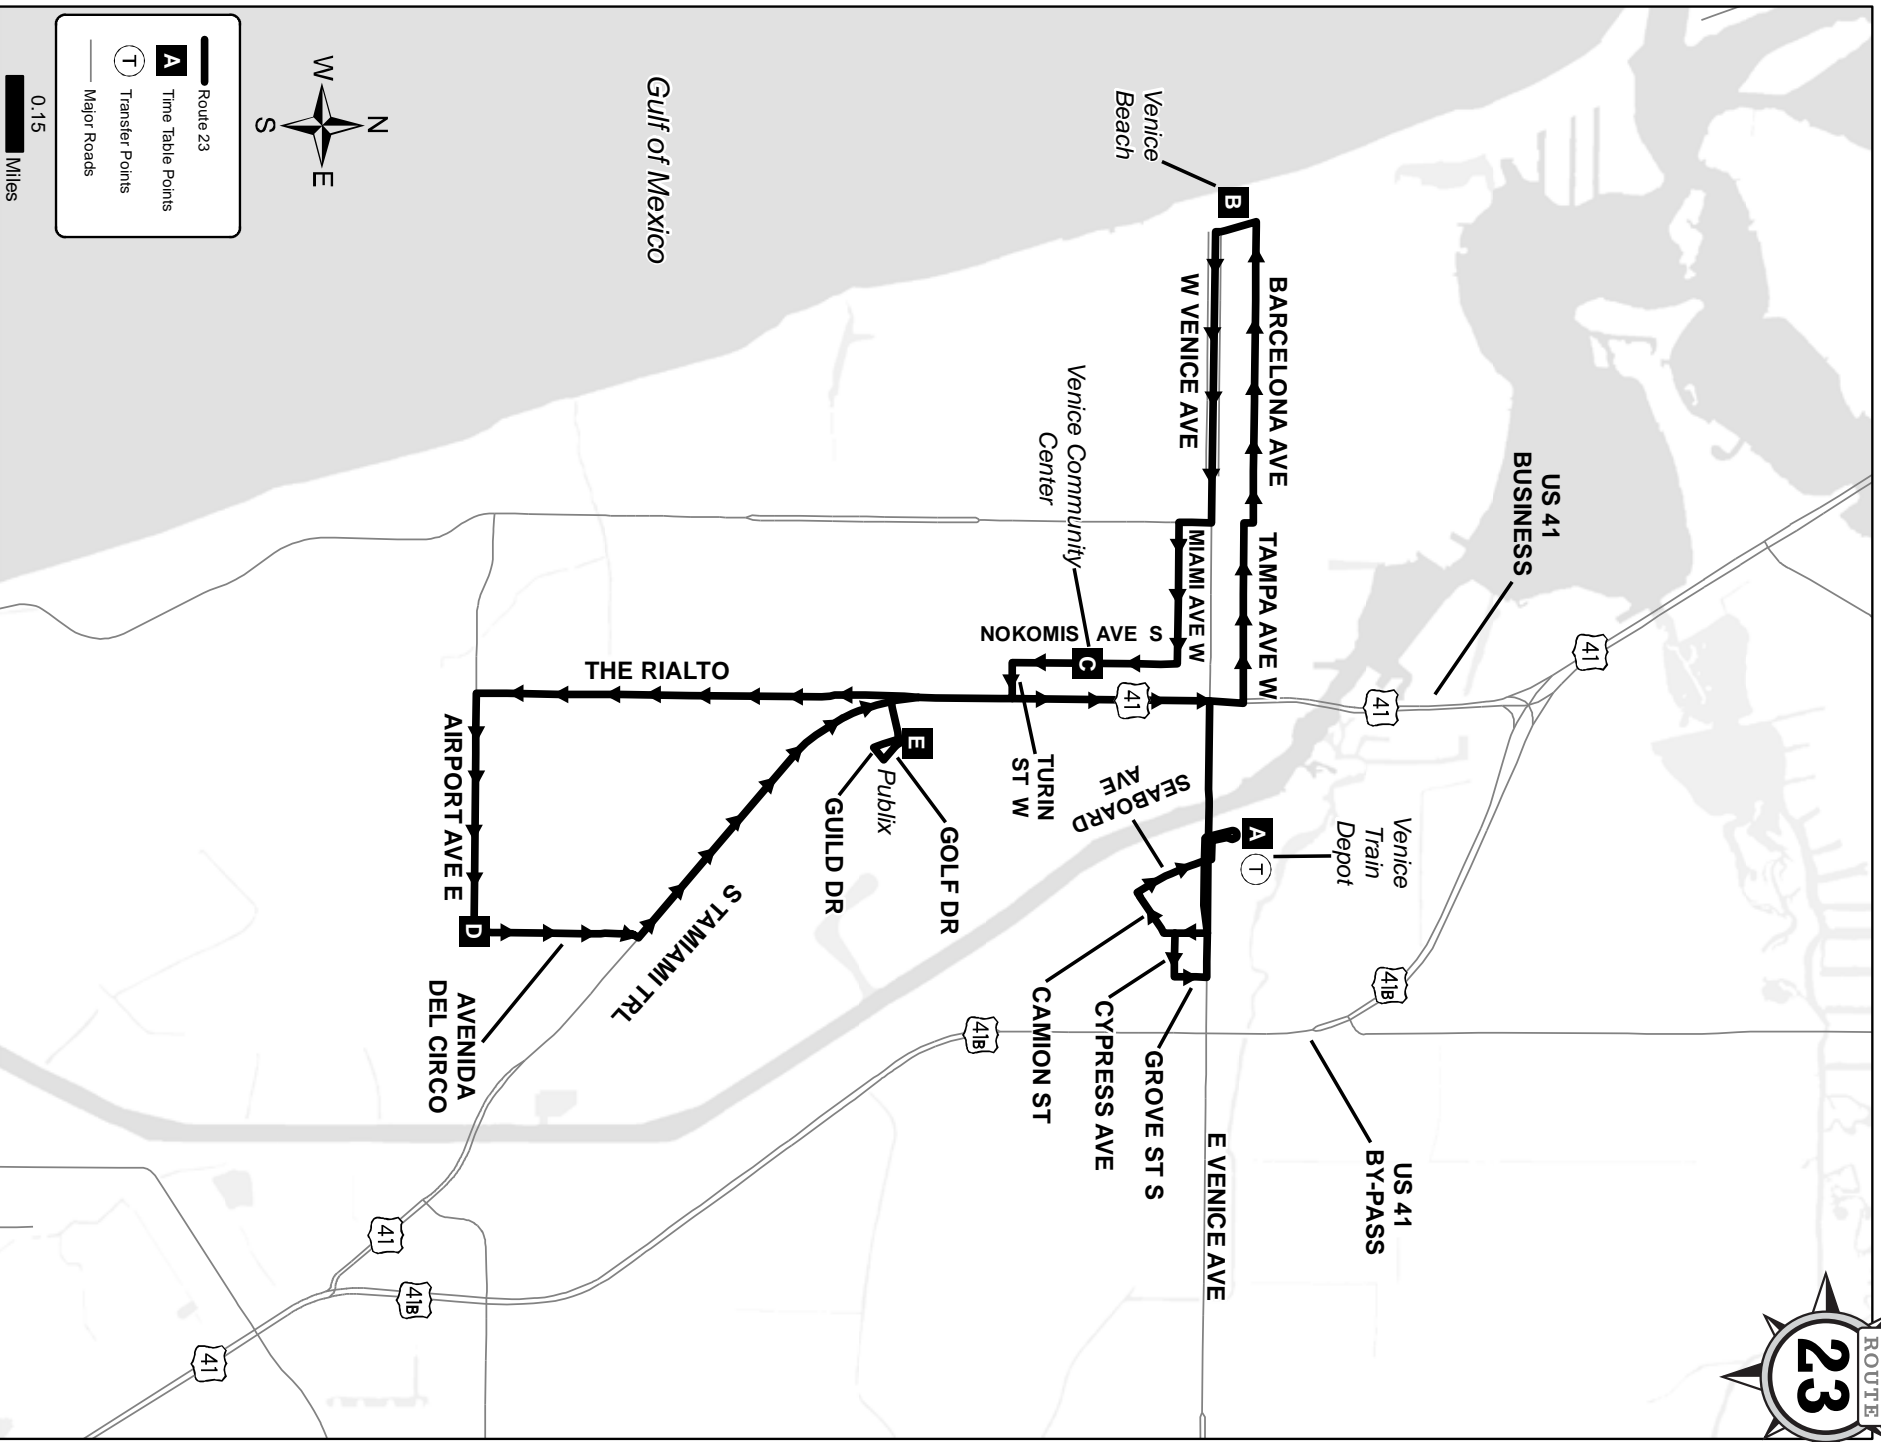

# ROUTE 23 Venice Island Loop

**Weekday & Saturday Routes**  
 (except major holidays)  
 Effective April 15, 2017

**We'll take you there!**

No person shall be excluded from or otherwise discriminated against on the grounds of race, color, or national origin from Sarasota County Area Transit (SCAT) buses or services. Title VI Complaint forms are available at <https://www.scgov.net/SCAT/Pages/Complaints.aspx> or from the SCAT Administration Offices, 5303 Pinkney Ave., Sarasota, FL 34233 or by telephone at (941)861-5000 (TTY: 7-1-1 or 1-800-955-8771)

## Venice Island Loop

Weekday & Saturday Routes  
(except major holidays)  
Effective April 15, 2017

## ROUTE 23 Venice Island Loop

*Serves South County*

### Monday-Saturday

A	B	C	D	E	A
Venice Train Depot	Venice Beach Venice Ave. & The Espalande	Venice Community Center Nokomis Ave.	Airport Ave. & Avenida Del Circo	Publix Shopping Center Golf Dr. & Guild Dr.	Venice Train Depot
6:05A	6:13A	6:19A	6:25A	6:27A	6:33A
6:50A	6:58A	7:04A	7:10A	7:12A	7:18A
7:35A	7:43A	7:49A	7:55A	7:57A	8:03A
8:20A	8:28A	8:34A	8:40A	8:42A	8:48A
9:05A	9:13A	9:19A	9:25A	9:27A	9:33A
9:50A	9:58A	10:04A	10:10A	10:12A	10:18A
10:35A	10:43A	10:49A	10:55A	10:57A	11:03A
11:20A	11:28A	11:34A	11:40A	11:42A	11:48A
12:05P	12:13P	12:19P	12:25P	12:27P	12:33P
12:50P	12:58P	1:04P	1:10P	1:12P	1:18P
1:35P	1:43P	1:49P	1:55P	1:57P	2:03P
2:20P	2:28P	2:34P	2:40P	2:42P	2:48P
3:05P	3:13P	3:19P	3:25P	3:27P	3:33P
3:50P	3:58P	4:04P	4:10P	4:12P	4:18P
4:35P	4:43P	4:49P	4:55P	4:57P	5:03P
5:20P	5:28P	5:34P	5:40P	5:42P	5:48P
6:05P	6:13P	6:19P	6:25P	6:27P	6:33P
6:50P	6:58P	7:04P	7:10P	7:12P	7:18P